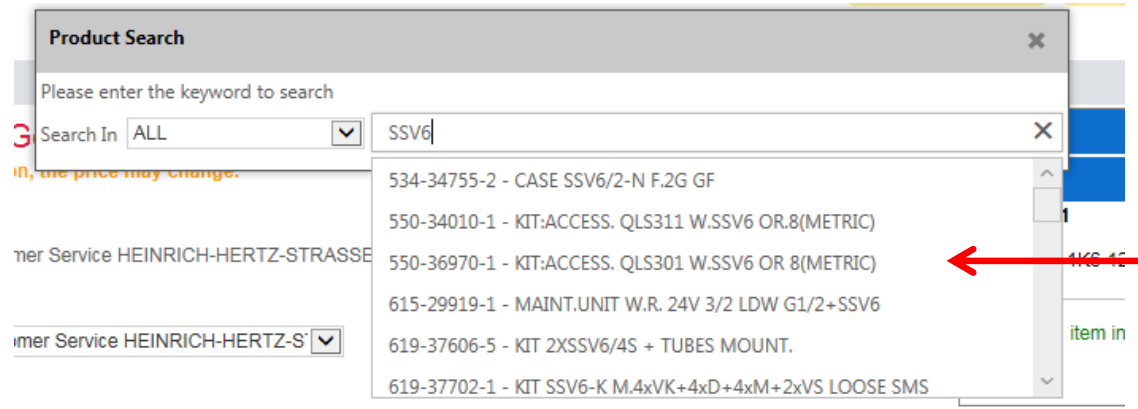

Search

Please use search fields on right hand menu for

1. Product Search
2. Advanced Search

1. Product Search:

Key in description or part number to find the requested part – for example SSV6. The search result will show you all items, including SSV6 in description.